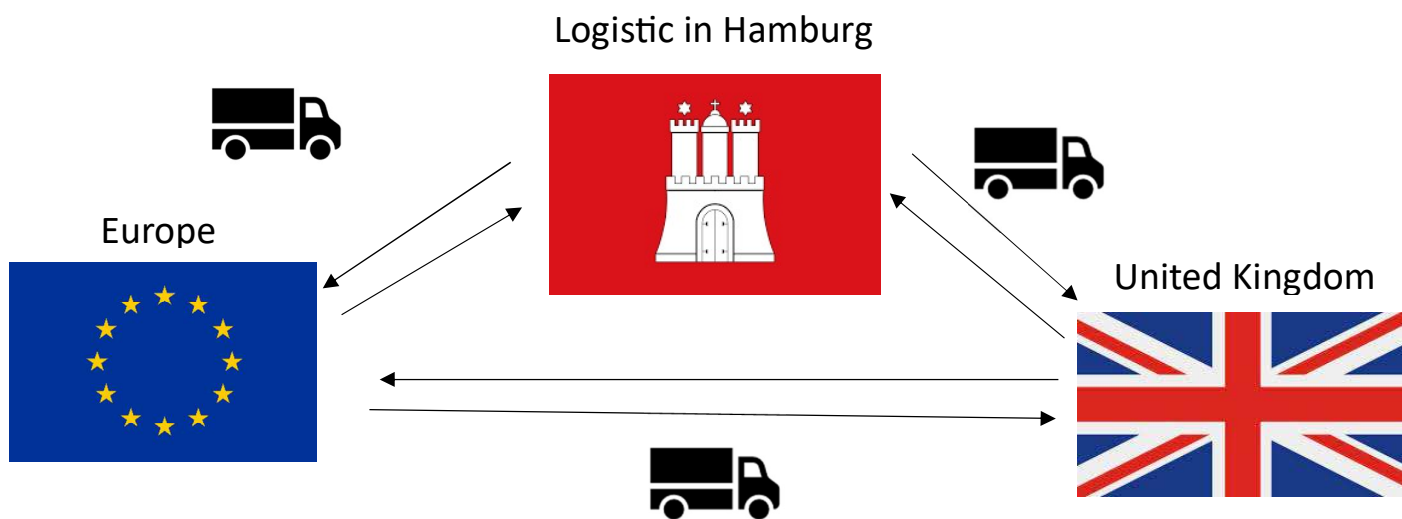

14, ROTENHÄUSER STRASSE
21109 HAMBURG

TELEPHONE: (040) 75 66 31-0
TELEFAX: (040) 75 66 31-31
e-mail: info@meadows.de
www.meadowswye.com

WHY NOT MEADOWS WYE

United Kingdom Traffic

Weekly Service

Distribution Center near London

3-5 Days Transit Time

Customs Clearance

Choose a better way for delivery

Contact person

040/7566310

transport@meadowswye.hamburg